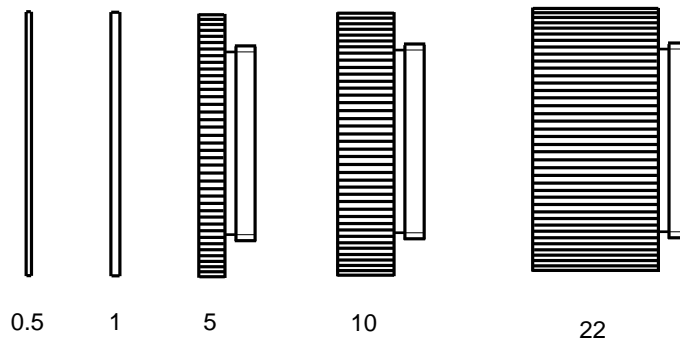

EXTENTION TUBE SET

5 different length of tube (0.5/1/5/10/22mm) to adjust the focal point for the close-up application.

[SPECIFICATIONS]

By adding EX Tube (Extension Tube) on Fixed ,Close-up photography is available.

[DIMENSIONS]

Unit:mm